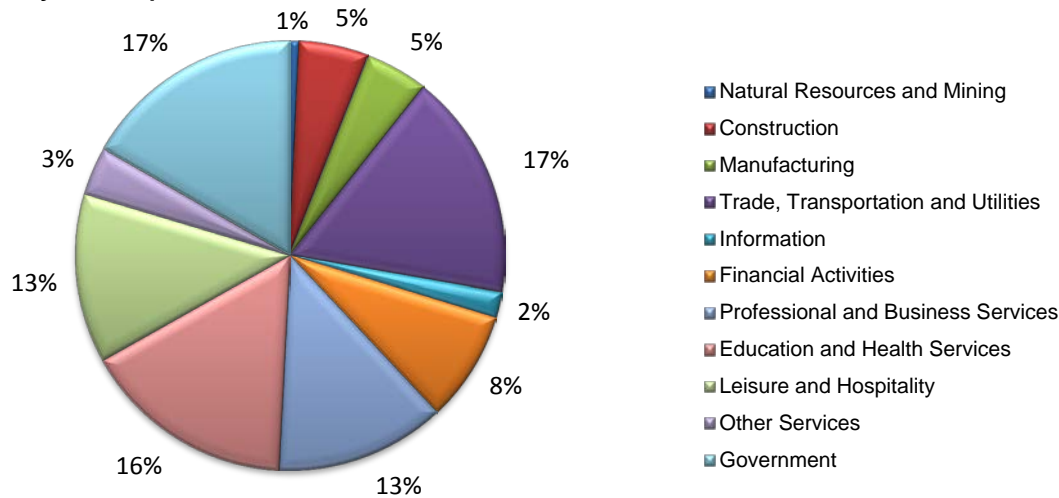

(Atascosa, Bandera, Bexar, Comal, Guadalupe, Kendall, Medina, Wilson)

Industry Composition

Wages by Industry (in millions)

Employment by Industry

	May-17	Apr-17	May-16	Monthly Change		Annual Change	
				Actual	%	Actual	%
Total Nonfarm	1,041,600	1,036,700	1,016,100	4,900	0.5%	25,500	2.5%
Mining and Logging	7,200	7,000	6,800	200	2.9%	400	5.9%
Construction	54,500	52,400	51,200	2,100	4.0%	3,300	6.5%
Manufacturing	49,000	48,700	47,300	300	0.6%	1,700	3.6%
Trade, Transportation, and Utilities	178,000	178,300	177,000	-300	-0.2%	1,000	0.6%
Information	20,600	20,600	21,600	0	0.0%	-1,000	-4.6%
Financial Activities	86,700	87,200	87,200	-500	-0.6%	-500	-0.6%
Professional and Business Services	133,400	133,400	128,500	0	0.0%	4,900	3.8%
Education and Health Services	167,100	167,600	156,800	-500	-0.3%	10,300	6.6%
Leisure and Hospitality	132,900	130,400	131,800	2,500	1.9%	1,100	0.8%
Other Services	38,100	37,300	37,300	800	2.1%	800	2.1%
Government	174,100	173,800	170,600	300	0.2%	3,500	2.1%

Industry Size Class

Size Class	Employees per firm	Number of Firms	December 2016		
			Employment in Size Class	% Total Employment	
9	1000+	116	352,583	35.4%	
8	500-999	139	95,583	9.6%	
7	250-499	288	100,286	10.1%	
6	100-249	821	125,330	12.6%	
5	50-99	1,276	89,175	9.0%	
4	20-49	3,144	95,671	9.6%	
3	10-19	4,179	56,831	5.7%	
2	5-9	6,156	40,620	4.1%	
1	1-4	20,364	38,559	3.9%	
0	0	4,025	0	0.0%	
Total			40,508	994,638	100.0%

Annual Growth Rate for Total Nonagricultural Employment

Unemployment Information (all estimates in thousands)

	San Antonio-New Braunfels MSA				Texas (Actual)				United States (Actual)			
	C.L.F.	Emp.	Unemp.	Rate	C.L.F.	Emp.	Unemp.	Rate	C.L.F.	Emp.	Unemp.	Rate
May-17	1,154.0	1,112.3	41.7	3.6	13,449.2	12,857.2	592.0	4.4	159,979.0	153,407.0	6,572.0	4.1
Apr-17	1,156.8	1,115.2	41.6	3.6	13,506.9	12,895.1	611.7	4.5	159,817.0	153,262.0	6,555.0	4.1
May-16	1,130.4	1,091.5	38.9	3.4	13,245.5	12,679.1	566.4	4.3	158,800.0	151,594.0	7,207.0	4.5