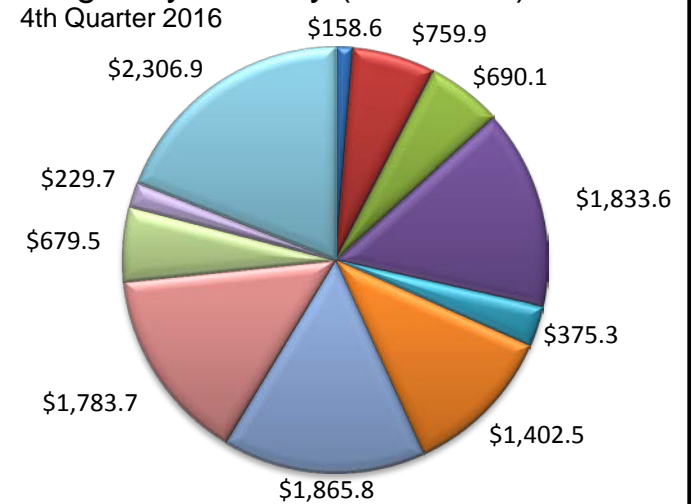

(Atascosa, Bandera, Bexar, Comal, Guadalupe, Kendall, Medina, Wilson)

Industry Composition

Wages by Industry (in millions)

Employment by Industry

	May-17	Apr-17	May-16	Monthly Change		Annual Change	
				Actual	%	Actual	%
Total Nonfarm	1,041,600	1,036,700	1,016,100	4,900	0.5%	25,500	2.5%
Mining and Logging	7,200	7,000	6,800	200	2.9%	400	5.9%
Construction	54,500	52,400	51,200	2,100	4.0%	3,300	6.5%
Manufacturing	49,000	48,700	47,300	300	0.6%	1,700	3.6%
Trade, Transportation, and Utilities	178,000	178,300	177,000	-300	-0.2%	1,000	0.6%
Information	20,600	20,600	21,600	0	0.0%	-1,000	-4.6%
Financial Activities	86,700	87,200	87,200	-500	-0.6%	-500	-0.6%
Professional and Business Services	133,400	133,400	128,500	0	0.0%	4,900	3.8%
Education and Health Services	167,100	167,600	156,800	-500	-0.3%	10,300	6.6%
Leisure and Hospitality	132,900	130,400	131,800	2,500	1.9%	1,100	0.8%
Other Services	38,100	37,300	37,300	800	2.1%	800	2.1%
Government	174,100	173,800	170,600	300	0.2%	3,500	2.1%

Industry Size Class

Size Class	Employees per firm	Number of Firms	December 2016		
			Employment in Size Class	% Total Employment	
9	1000+	116	352,583	35.4%	
8	500-999	139	95,583	9.6%	
7	250-499	288	100,286	10.1%	
6	100-249	821	125,330	12.6%	
5	50-99	1,276	89,175	9.0%	
4	20-49	3,144	95,671	9.6%	
3	10-19	4,179	56,831	5.7%	
2	5-9	6,156	40,620	4.1%	
1	1-4	20,364	38,559	3.9%	
0	0	4,025	0	0.0%	
Total			40,508	994,638	100.0%

Annual Growth Rate for Total Nonagricultural Employment

Unemployment Information (all estimates in thousands)

	San Antonio-New Braunfels MSA				Texas (Actual)				United States (Actual)			
	C.L.F.	Emp.	Unemp.	Rate	C.L.F.	Emp.	Unemp.	Rate	C.L.F.	Emp.	Unemp.	Rate
May-17	1,154.0	1,112.3	41.7	3.6	13,449.2	12,857.2	592.0	4.4	159,979.0	153,407.0	6,572.0	4.1
Apr-17	1,156.8	1,115.2	41.6	3.6	13,506.9	12,895.1	611.7	4.5	159,817.0	153,262.0	6,555.0	4.1
May-16	1,130.4	1,091.5	38.9	3.4	13,245.5	12,679.1	566.4	4.3	158,800.0	151,594.0	7,207.0	4.5