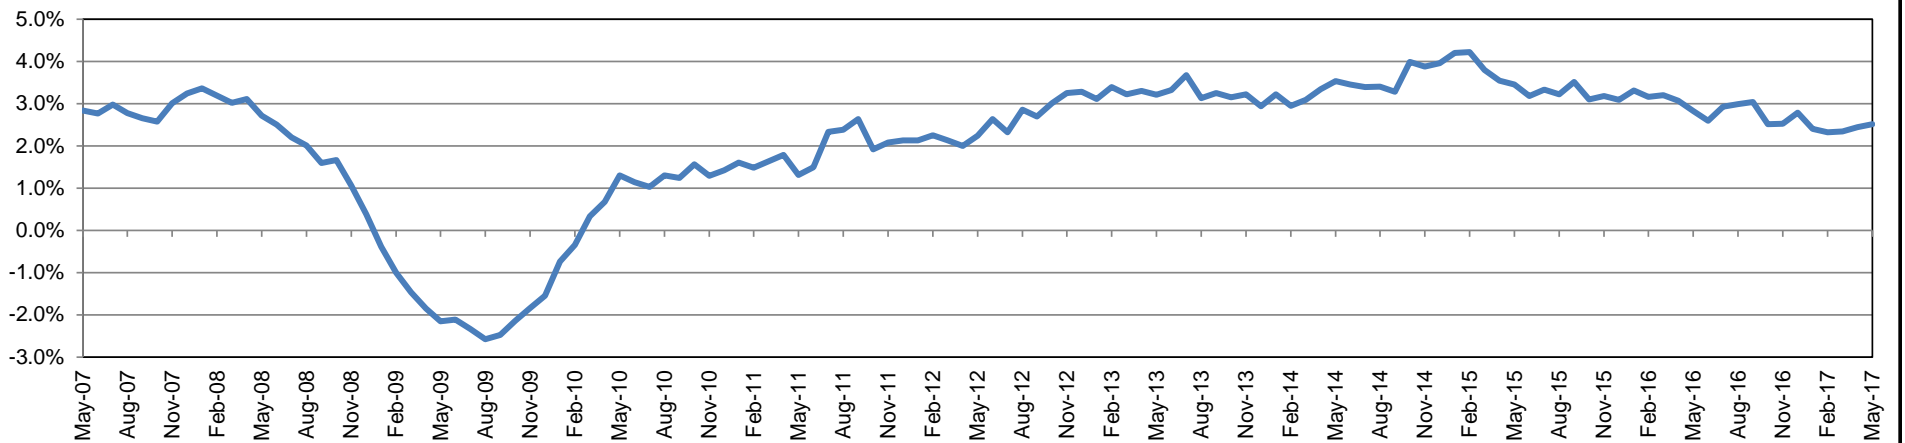

(Atascosa, Bandera, Bexar, Comal, Guadalupe, Kendall, Medina, Wilson)

Industry Composition

Wages by Industry (in millions)

Employment by Industry

	May-17	Apr-17	May-16	Monthly Change		Annual Change	
				Actual	%	Actual	%
Total Nonfarm	1,041,600	1,036,700	1,016,100	4,900	0.5%	25,500	2.5%
Mining and Logging	7,200	7,000	6,800	200	2.9%	400	5.9%
Construction	54,500	52,400	51,200	2,100	4.0%	3,300	6.5%
Manufacturing	49,000	48,700	47,300	300	0.6%	1,700	3.6%
Trade, Transportation, and Utilities	178,000	178,300	177,000	-300	-0.2%	1,000	0.6%
Information	20,600	20,600	21,600	0	0.0%	-1,000	-4.6%
Financial Activities	86,700	87,200	87,200	-500	-0.6%	-500	-0.6%
Professional and Business Services	133,400	133,400	128,500	0	0.0%	4,900	3.8%
Education and Health Services	167,100	167,600	156,800	-500	-0.3%	10,300	6.6%
Leisure and Hospitality	132,900	130,400	131,800	2,500	1.9%	1,100	0.8%
Other Services	38,100	37,300	37,300	800	2.1%	800	2.1%
Government	174,100	173,800	170,600	300	0.2%	3,500	2.1%

Industry Size Class

Size Class	Employees per firm	Number of Firms	December 2016		
			Employment in Size Class	% Total Employment	
9	1000+	116	352,583	35.4%	
8	500-999	139	95,583	9.6%	
7	250-499	288	100,286	10.1%	
6	100-249	821	125,330	12.6%	
5	50-99	1,276	89,175	9.0%	
4	20-49	3,144	95,671	9.6%	
3	10-19	4,179	56,831	5.7%	
2	5-9	6,156	40,620	4.1%	
1	1-4	20,364	38,559	3.9%	
0	0	4,025	0	0.0%	
Total			40,508	994,638	100.0%

Annual Growth Rate for Total Nonagricultural Employment

Unemployment Information (all estimates in thousands)

	San Antonio-New Braunfels MSA				Texas (Actual)				United States (Actual)			
	C.L.F.	Emp.	Unemp.	Rate	C.L.F.	Emp.	Unemp.	Rate	C.L.F.	Emp.	Unemp.	Rate
May-17	1,154.0	1,112.3	41.7	3.6	13,449.2	12,857.2	592.0	4.4	159,979.0	153,407.0	6,572.0	4.1
Apr-17	1,156.8	1,115.2	41.6	3.6	13,506.9	12,895.1	611.7	4.5	159,817.0	153,262.0	6,555.0	4.1
May-16	1,130.4	1,091.5	38.9	3.4	13,245.5	12,679.1	566.4	4.3	158,800.0	151,594.0	7,207.0	4.5