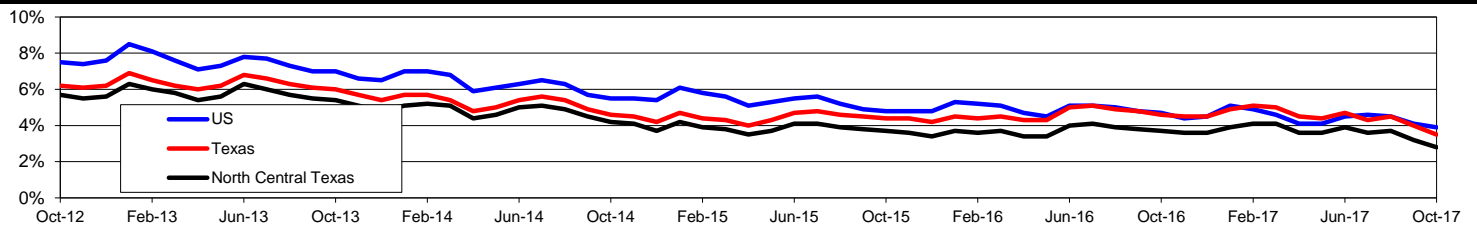

Historical Unemployment Rates