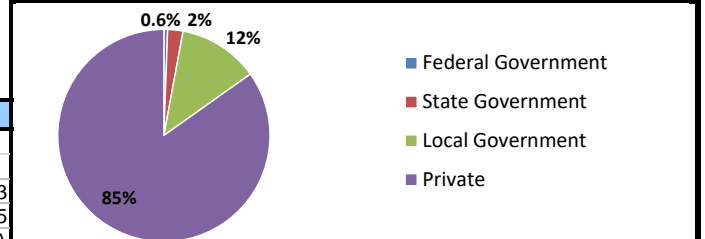

Employment by Ownership (2nd Quarter 2017)