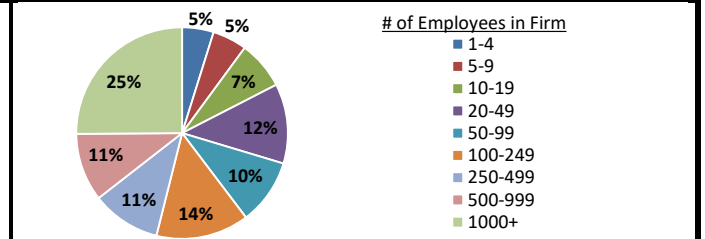

US Labor Force Statistics				
	Oct-17	Sep-17	Oct-16	OTY
CLF	160,465,000	161,049,000	159,783,000	682,000
Employed	154,223,000	154,494,000	152,335,000	1,888,000
Unemployed	6,242,000	6,556,000	7,447,000	-1,205,000
Rate	3.9%	4.1%	4.7%	-0.8%

Continued Claims for the Week of the 12th				
	Oct-17	Sep-17	Oct-16	OTY
WDA	8,910	9,099	9,947	-1,037
Texas	104,802	115,057	124,901	-20,099

Historical Unemployment Rates

Projected Fastest Growing Industries in WDA (% growth 2014-2024)

Employment by Size Class (2nd Quarter 2017)

Employment by Ownership (2nd Quarter 2017)

Average Weekly Wage (2nd Quarter 2017)

	Q2 2017	Q1 2017	Q2 2016	Change	
				Quarter	Year
WDA	\$989	\$1,078	\$965	-\$89	\$23
Texas	\$1,026	\$1,124	\$1,000	-\$99	\$25
US	N/A	\$1,111	\$988	N/A	N/A