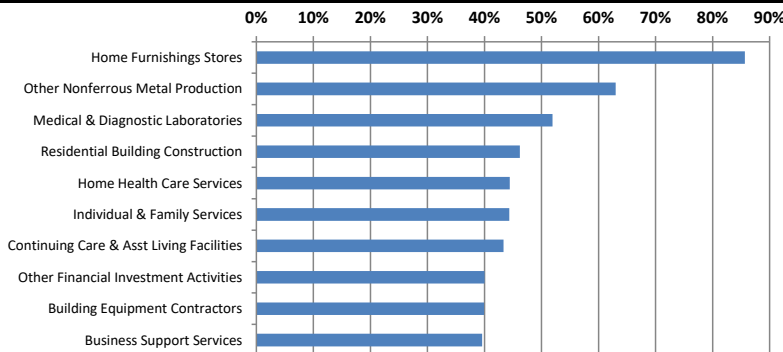

Projected Fastest Growing Industries in WDA (% growth 2014-2024)