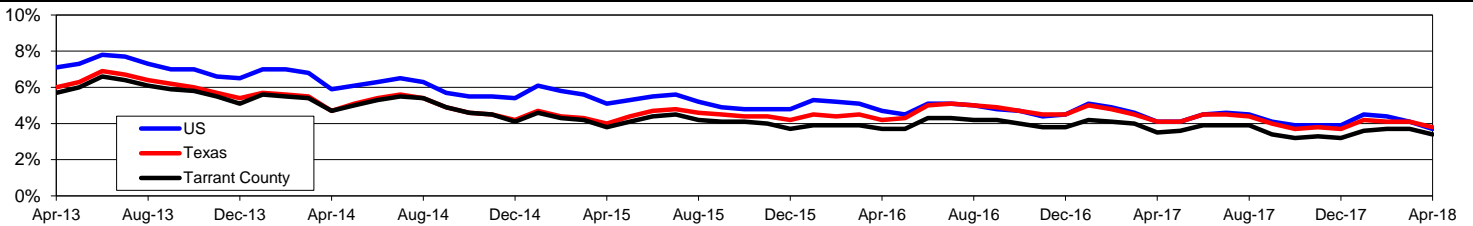

Historical Unemployment Rates