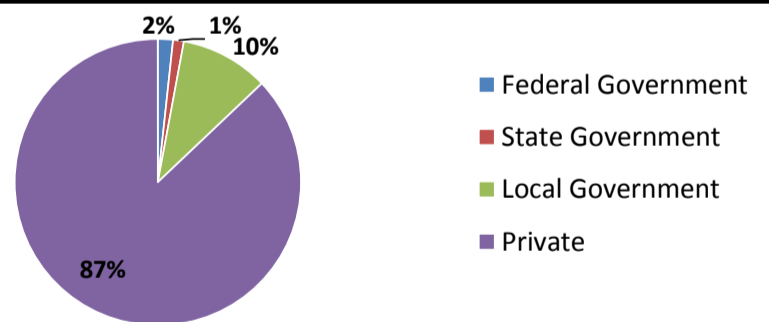

US Labor Force Statistics				
	Apr-17	Mar-17	Apr-16	OTY
CLF	159,817,000	159,912,000	158,488,000	1,329,000
Employed	153,262,000	152,628,000	151,075,000	2,187,000
Unemployed	6,555,000	7,284,000	7,413,000	-858,000
Rate	4.1%	4.6%	4.7%	-0.6%

Continued Claims for the Week of the 12th				
	Apr-17	Mar-17	Apr-16	OTY
WDA	7,419	8,154	8,709	-1,290
Texas	122,950	132,086	145,342	-22,392

Historical Unemployment Rates

Projected Fastest Growing Industries in WDA (% growth 2014-2024)

Employment by Size Class (4th Quarter 2016)

Employment by Ownership (4th Quarter 2016)

Average Weekly Wage (4th Quarter 2016)

	Q4 2016	Q3 2016	Q4 2015	Change	
				Quarter	Year
WDA	\$1,027	\$1,028	\$1,093	-\$1	-\$66
Texas	\$1,072	\$1,042	\$1,099	\$31	-\$27
US	N/A	\$1,027	\$1,083	N/A	N/A