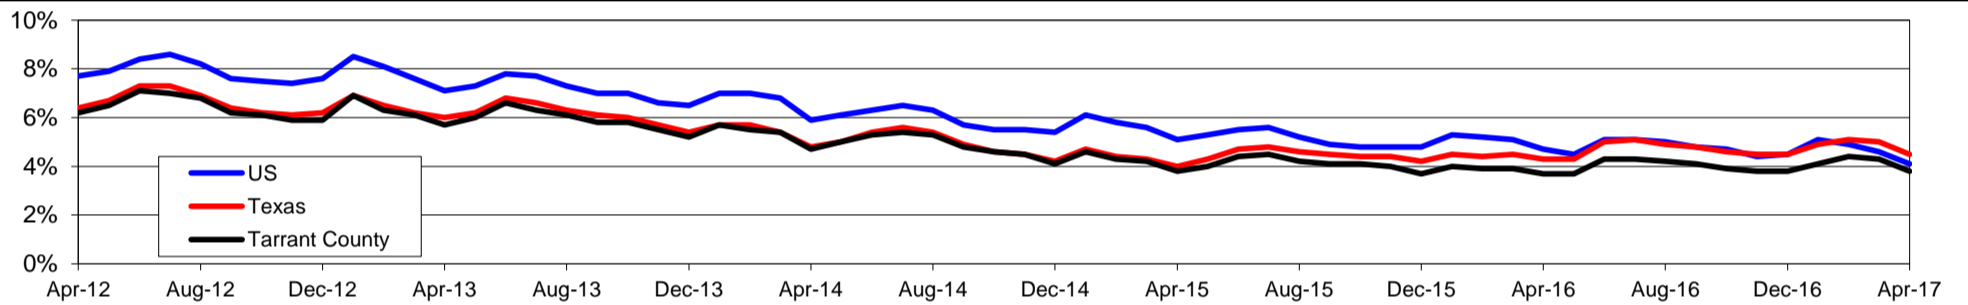

Historical Unemployment Rates