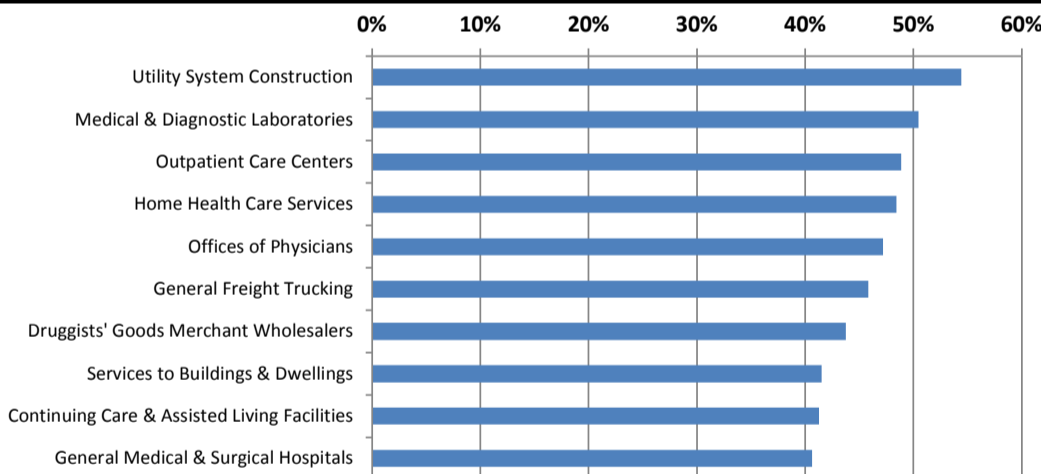

Projected Fastest Growing Industries in WDA (% growth 2014-2024)