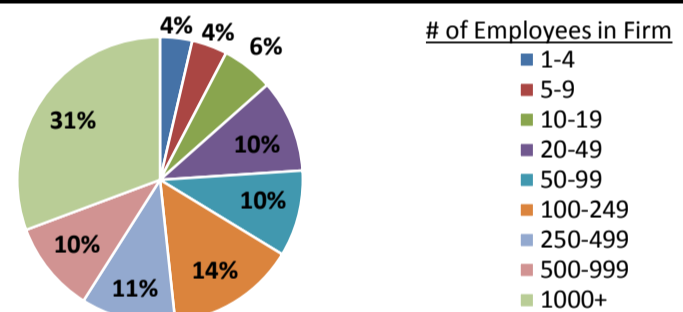

Employment by Size Class (4th Quarter 2016)