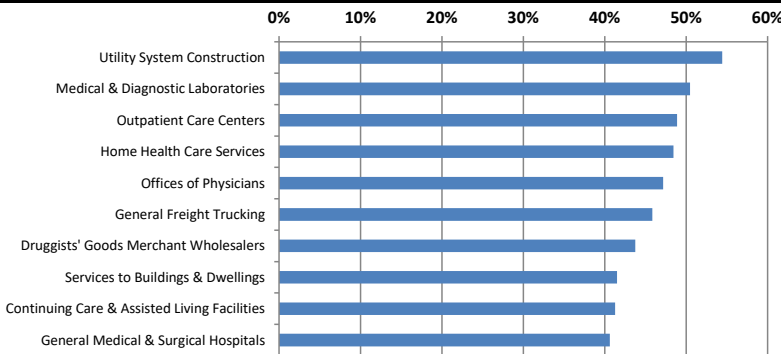

Projected Fastest Growing Industries in WDA (% growth 2014-2024)