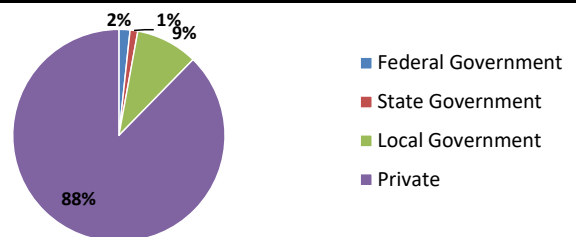

US Labor Force Statistics				
	Apr-18	Mar-18	Apr-17	OTY
CLF	161,280,000	161,548,000	159,817,000	1,463,000
Employed	155,348,000	154,877,000	153,262,000	2,086,000
Unemployed	5,932,000	6,671,000	6,555,000	-623,000
Rate	3.7%	4.1%	4.1%	-0.4%

Continued Claims for the Week of the 12th				
	Apr-18	Mar-18	Apr-17	OTY
WDA	6,599	7,465	7,533	-934
Texas	92,281	102,696	116,413	-24,132

Historical Unemployment Rates

Projected Fastest Growing Industries in WDA (% growth 2014-2024)

Employment by Size Class (3rd Quarter 2017)

Employment by Ownership (3rd Quarter 2017)

Average Weekly Wage (3rd Quarter 2017)

	Q3 2017	Q2 2017	Q3 2016	Change	
				Quarter	Year
WDA	\$1,000	\$1,010	\$1,029	-\$10	-\$29
Texas	\$1,032	\$1,027	\$1,042	\$5	-\$10
US	\$1,021	\$1,020	\$1,027	\$1	-\$6