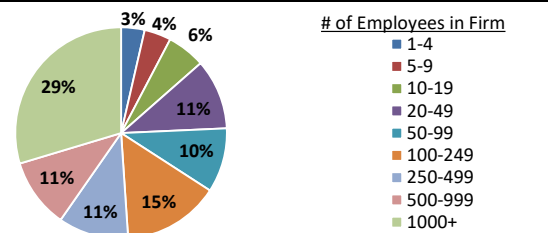

US Labor Force Statistics				
	Apr-18	Mar-18	Apr-17	OTY
CLF	161,280,000	161,548,000	159,817,000	1,463,000
Employed	155,348,000	154,877,000	153,262,000	2,086,000
Unemployed	5,932,000	6,671,000	6,555,000	-623,000
Rate	3.7%	4.1%	4.1%	-0.4%

Continued Claims for the Week of the 12th				
	Apr-18	Mar-18	Apr-17	OTY
WDA	6,599	7,465	7,533	-934
Texas	92,281	102,696	116,413	-24,132

Historical Unemployment Rates

Projected Fastest Growing Industries in WDA (% growth 2014-2024)

Employment by Size Class (3rd Quarter 2017)

Employment by Ownership (3rd Quarter 2017)

Average Weekly Wage (3rd Quarter 2017)

	Q3 2017	Q2 2017	Q3 2016	Change	
				Quarter	Year
WDA	\$1,000	\$1,010	\$1,029	-\$10	-\$29
Texas	\$1,032	\$1,027	\$1,042	\$5	-\$10
US	\$1,021	\$1,020	\$1,027	\$1	-\$6