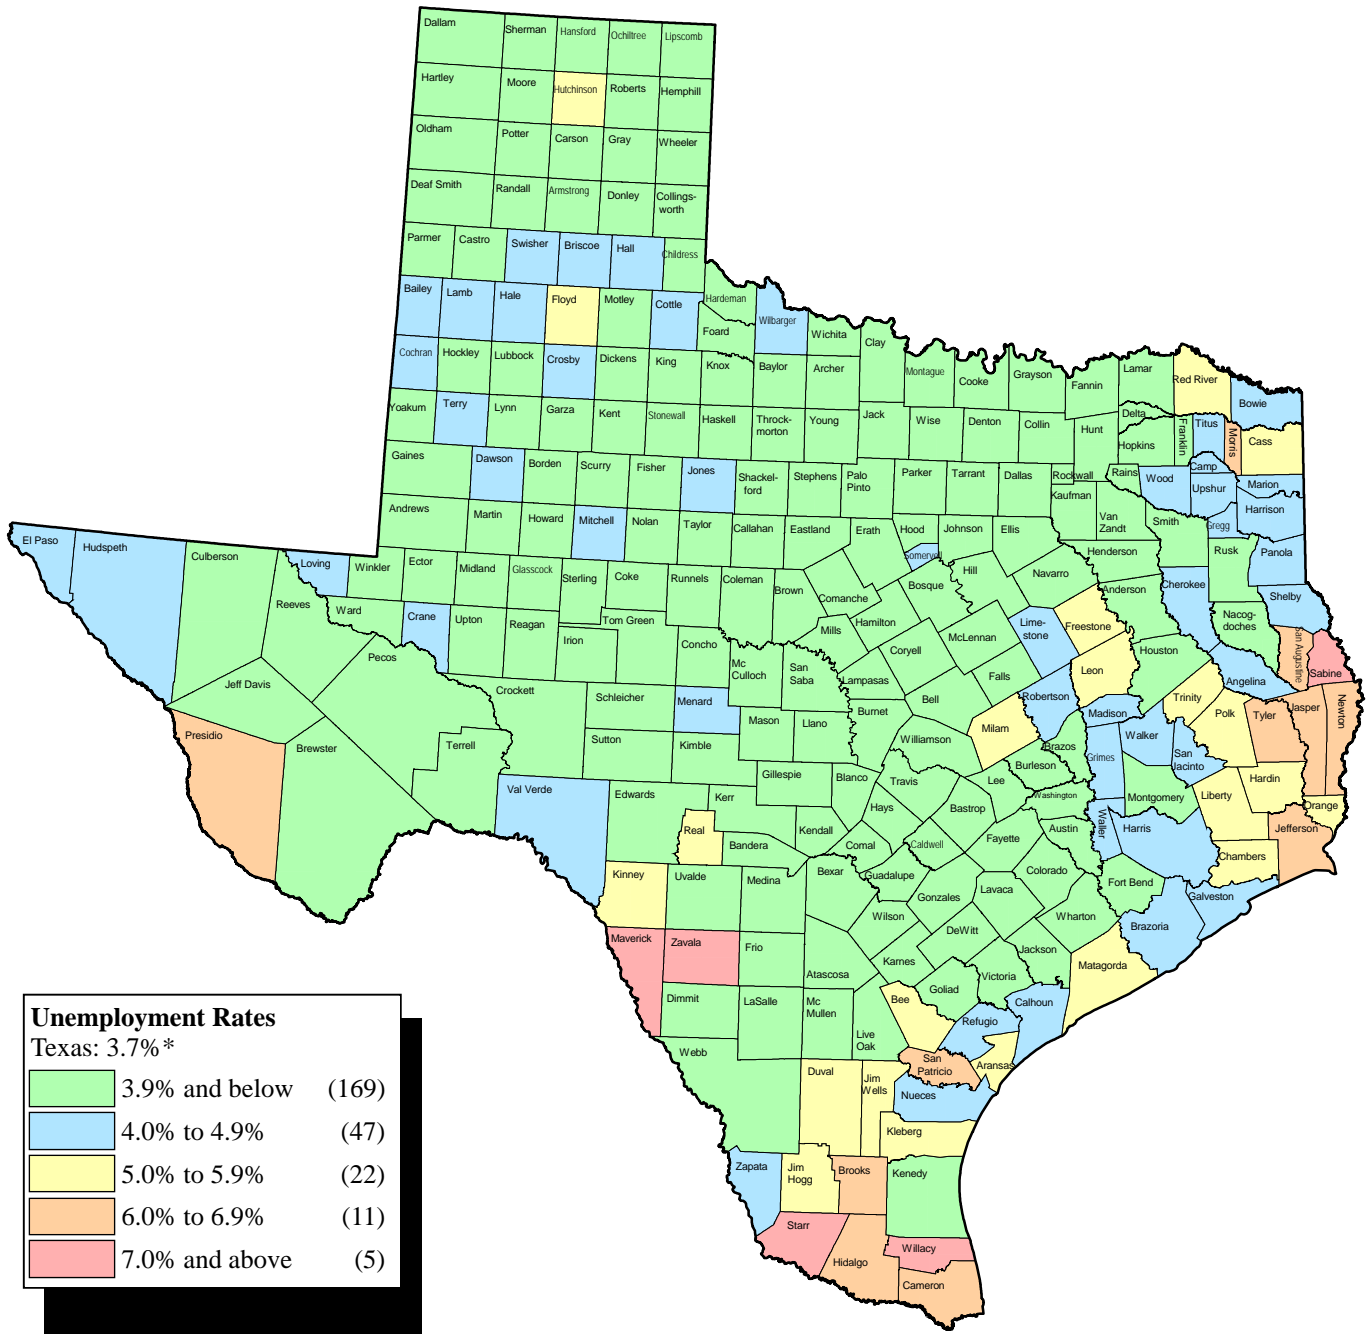

# Unemployment Rates by County

## May 2018

Source: Local Area Unemployment Statistics (LAUS) Program \*Not Seasonally Adjusted  
Prepared by the Labor Market and Career Information Department, TWC (6/15/2018)