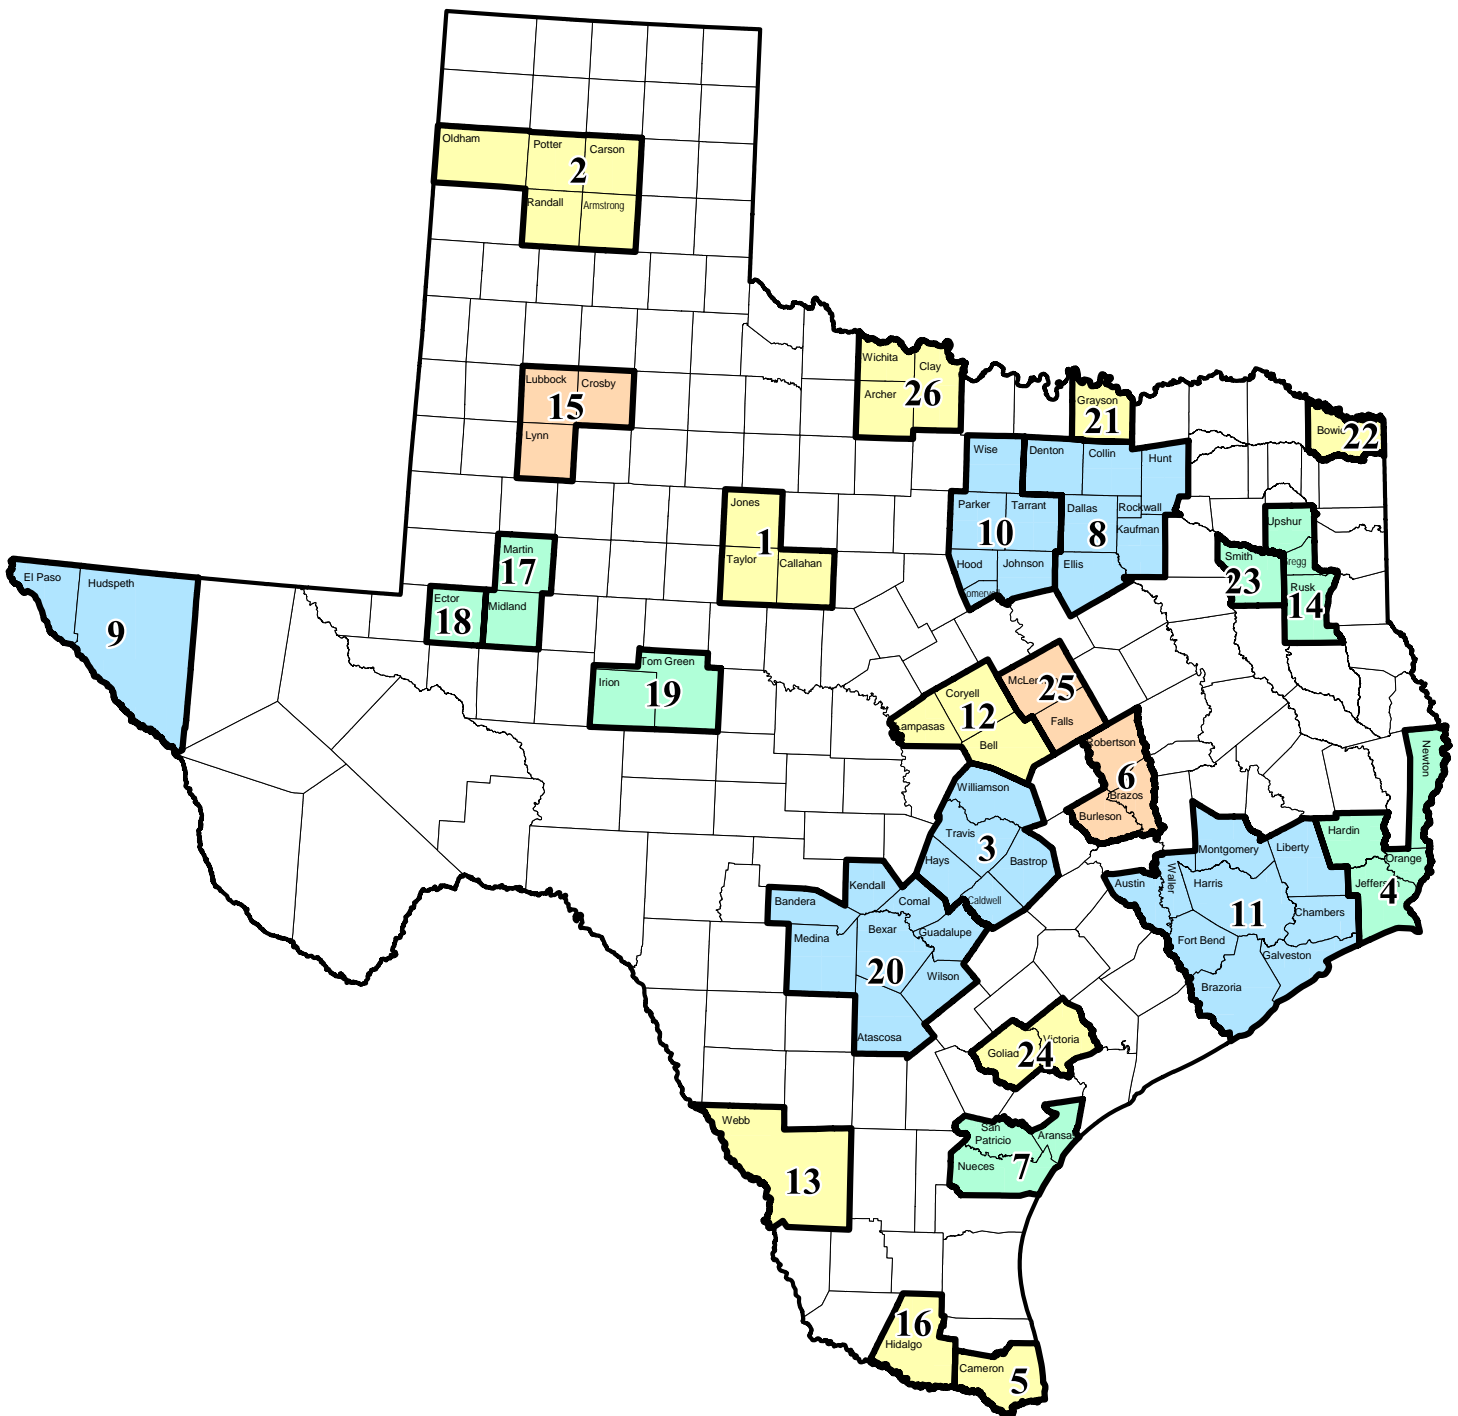

# Texas Metropolitan Statistical Areas

- |   |                                     |
|---|-------------------------------------|
| 1 Abilene MSA                               | 14 Longview MSA                     |
| 2 Amarillo MSA                              | 15 Lubbock MSA                      |
| 3 Austin - Round Rock MSA                   | 16 McAllen - Edinburg - Mission MSA |
| 4 Beaumont - Port Arthur MSA                | 17 Midland MSA                      |
| 5 Brownsville - Harlingen MSA               | 18 Odessa MSA                       |
| 6 College Station - Bryan MSA               | 19 San Angelo MSA                   |
| 7 Corpus Christi MSA                        | 20 San Antonio - New Braunfels MSA  |
| 8 Dallas - Plano - Irving MD                | 21 Sherman - Denison MSA            |
| 9 El Paso MSA                               | 22 Texarkana MSA                    |
| 10 Fort Worth - Arlington MD                | 23 Tyler MSA                        |
| 11 Houston - The Woodlands - Sugar Land MSA | 24 Victoria MSA                     |
| 12 Killeen - Temple MSA                     | 25 Waco MSA                         |
| 13 Laredo MSA                               | 26 Wichita Falls MSA                |